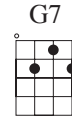

# Home On the Range

Chords used  
in this song:

slowly

F (F7) Bb (Bbm)

Oh give me a home where the buf - a - lo rome and the

T  
A  
B

F (G7) C7 F

deer and the ant - e - lope play where sel - dom is

T  
A  
B

(F7) Bb (Bbm) F C7

heard a dis - cour - a - ging word and the skies are not clou - dy all

T  
A  
B

## CHORUS

F F C7 F

day Home home on the range where the

T  
A  
B

	(G7)	C7	F	(F7)			
	deer and the	ant - e - lope	play	where	sel - dom is	heard	a dis -
T	1 1 1	1 0 1	3	0	0 1 3	0	1 0
A							
B							

	Bb	(Bbm)	F	C7	F			
	cour - a - ging	word	and the	skies	are not	clou - dy	all	day
T	1 1	1	0 1	0	3 1	0 1 3	1	
A	2							
B								