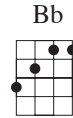

# Home On the Range

Chords used  
in this song:

slowly

F (F7) Bb (Bbm)

Oh give me a home where the buf - a - lo rome and the

T  
A  
B

F (G7) C7 F

deer and the ant - e - lope play where sel - dom is

T  
A  
B

(F7) Bb (Bbm) F C7

heard a dis - cour - a - ging word and the skies are not clou - dy all

T  
A  
B

## CHORUS

F F C7 F

day Home home on the range where the

T  
A  
B

	(G7)	C7	F	(F7)			
	deer and the	ant - e - lope	play	where	sel - dom is	heard	a dis -
T	1 1 1	1 0 1	3	0	0 1 3	0	1 0
A							
B							

	Bb	(Bbm)	F	C7	F			
	cour - a - ging	word	and the	skies	are not	clou - dy	all	day
T	1 1	1	0 1	0	3 1	0 1 3	1	
A	2							
B								