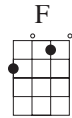

# Home On the Range

Chords used  
in this song:

slowly

F (F7) Bb (Bbm)

Oh give me a home where the buf - a - lo rome and the

T  
A  
B

F (G7) C7 F

deer and the ant - e - lope play where sel - dom is

T  
A  
B

(F7) Bb (Bbm) F C7

heard a dis - cour - a - ging word and the skies are not clou - dy all

T  
A  
B

## CHORUS

F F C7 F

day Home home on the range where the

T  
A  
B

	(G7)	C7	F	(F7)			
	deer and the	ant - e - lope	play	where	sel - dom is	heard	a dis -
T	1 1 1	1 0 1	3	0	0 1 3	0	1 0
A							
B							

	Bb	(Bbm)	F	C7	F			
	cour - a - ging	word	and the	skies	are not	clou - dy	all	day
T	1 1	1	0 1	0	3 1	0 1 3	1	
A	2							
B								