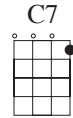

# Home On the Range

Chords used  
in this song:

slowly

F (F7) Bb (Bbm)

Oh give me a home where the buf - a - lo rome and the

T  
A  
B

F (G7) C7 F

deer and the ant - e - lope play where sel - dom is

T  
A  
B

(F7) Bb (Bbm) F C7

heard a dis - cour - a - ging word and the skies are not clou - dy all

T  
A  
B

## CHORUS

F F C7 F

day Home home on the range where the

T  
A  
B

	(G7)	C7	F	(F7)			
	deer and the	ant - e - lope	play	where	sel - dom is	heard	a dis -
T	1 1 1	1 0 1	3	0	0 1 3	0	1 0
A							
B							

	Bb	(Bbm)	F	C7	F			
	cour - a - ging	word	and the	skies	are not	clou - dy	all	day
T	1 1	1	0 1	0	3 1	0 1 3	1	
A	2							
B								