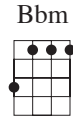

# Home On the Range

Chords used  
in this song:

slowly

F (F7) Bb (Bbm)

Oh give me a home where the buf - a - lo rome and the

T  
A  
B

F (G7) C7 F

deer and the ant - e - lope play where sel - dom is

T  
A  
B

(F7) Bb (Bbm) F C7

heard a dis - cour - a - ging word and the skies are not clou - dy all

T  
A  
B

## CHORUS

F F C7 F

day Home home on the range where the

T  
A  
B

	(G7)	C7	F	(F7)			
	deer and the	ant - e - lope	play	where	sel - dom is	heard	a dis -
T	1 1 1	1 0 1	3	0	0 1 3	0	1 0
A							
B							

	Bb	(Bbm)	F	C7	F			
	cour - a - ging	word	and the	skies	are not	clou - dy	all	day
T	1 1	1	0 1	0	3 1	0 1 3	1	
A	2							
B								