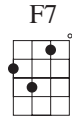

# Home On the Range

Chords used  
in this song:

slowly

F (F7) Bb (Bbm)

Oh give me a home where the buf - a - lo rome and the

T  
A  
B

F (G7) C7 F

deer and the ant - e - lope play where sel - dom is

T  
A  
B

(F7) Bb (Bbm) F C7

heard a dis - cour - a - ging word and the skies are not clou - dy all

T  
A  
B

## CHORUS

F F C7 F

day Home home on the range where the

T  
A  
B

	(G7)	C7	F	(F7)			
	deer and the	ant - e - lope	play	where	sel - dom is	heard	a dis -
T	1 1 1	1 0 1	3	0	0 1 3	0	1 0
A							
B							

	Bb	(Bbm)	F	C7	F			
	cour - a - ging	word	and the	skies	are not	clou - dy	all	day
T	1 1	1	0 1	0	3 1	0 1 3	1	
A	2							
B								